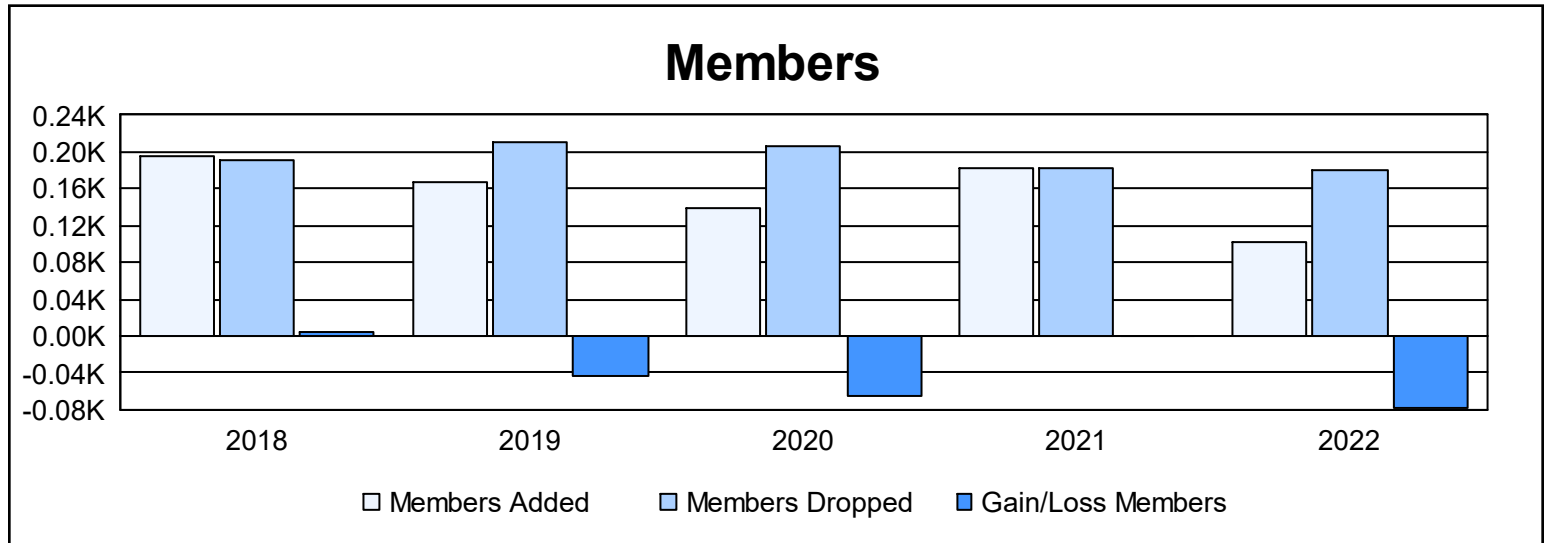

Year	New Clubs	Dropped Clubs	Gain/ Loss Clubs	New Members	Charter Members	Reinstate Members	Transfer Members	Total Member Added	Total Members Dropped	Gain/ Loss Members
2017-2018	1	0	1	157	23	6	10	196	191	5
2018-2019	0	0	0	148	2	4	13	167	211	-44
2019-2020	1	1	0	103	27	2	8	140	206	-66
2020-2021	2	1	1	102	56	15	10	183	182	1
2021-2022	0	1	-1	94	1	3	4	102	181	-79
<b>Average</b>	<b>1</b>	<b>1</b>	<b>0</b>	<b>121</b>	<b>22</b>	<b>6</b>	<b>9</b>	<b>158</b>	<b>194</b>	<b>-37</b>

### Membership Composition June 2022 Cumulative