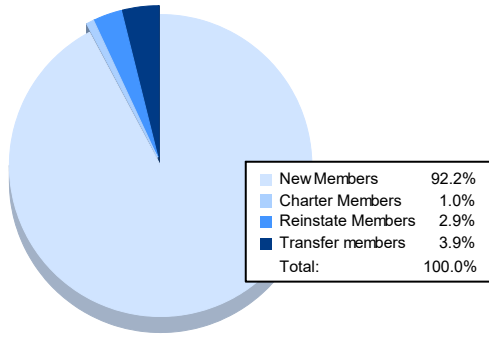

Year	New Clubs	Dropped Clubs	Gain/ Loss Clubs	New Members	Charter Members	Reinstate Members	Transfer Members	Total Member Added	Total Members Dropped	Gain/ Loss Members
2017-2018	1	0	1	157	23	6	10	196	191	5
2018-2019	0	0	0	148	2	4	13	167	211	-44
2019-2020	1	1	0	103	27	2	8	140	206	-66
2020-2021	2	1	1	102	56	15	10	183	182	1
2021-2022	0	1	-1	94	1	3	4	102	181	-79
<b>Average</b>	<b>1</b>	<b>1</b>	<b>0</b>	<b>121</b>	<b>22</b>	<b>6</b>	<b>9</b>	<b>158</b>	<b>194</b>	<b>-37</b>

### Membership Composition June 2022 Cumulative